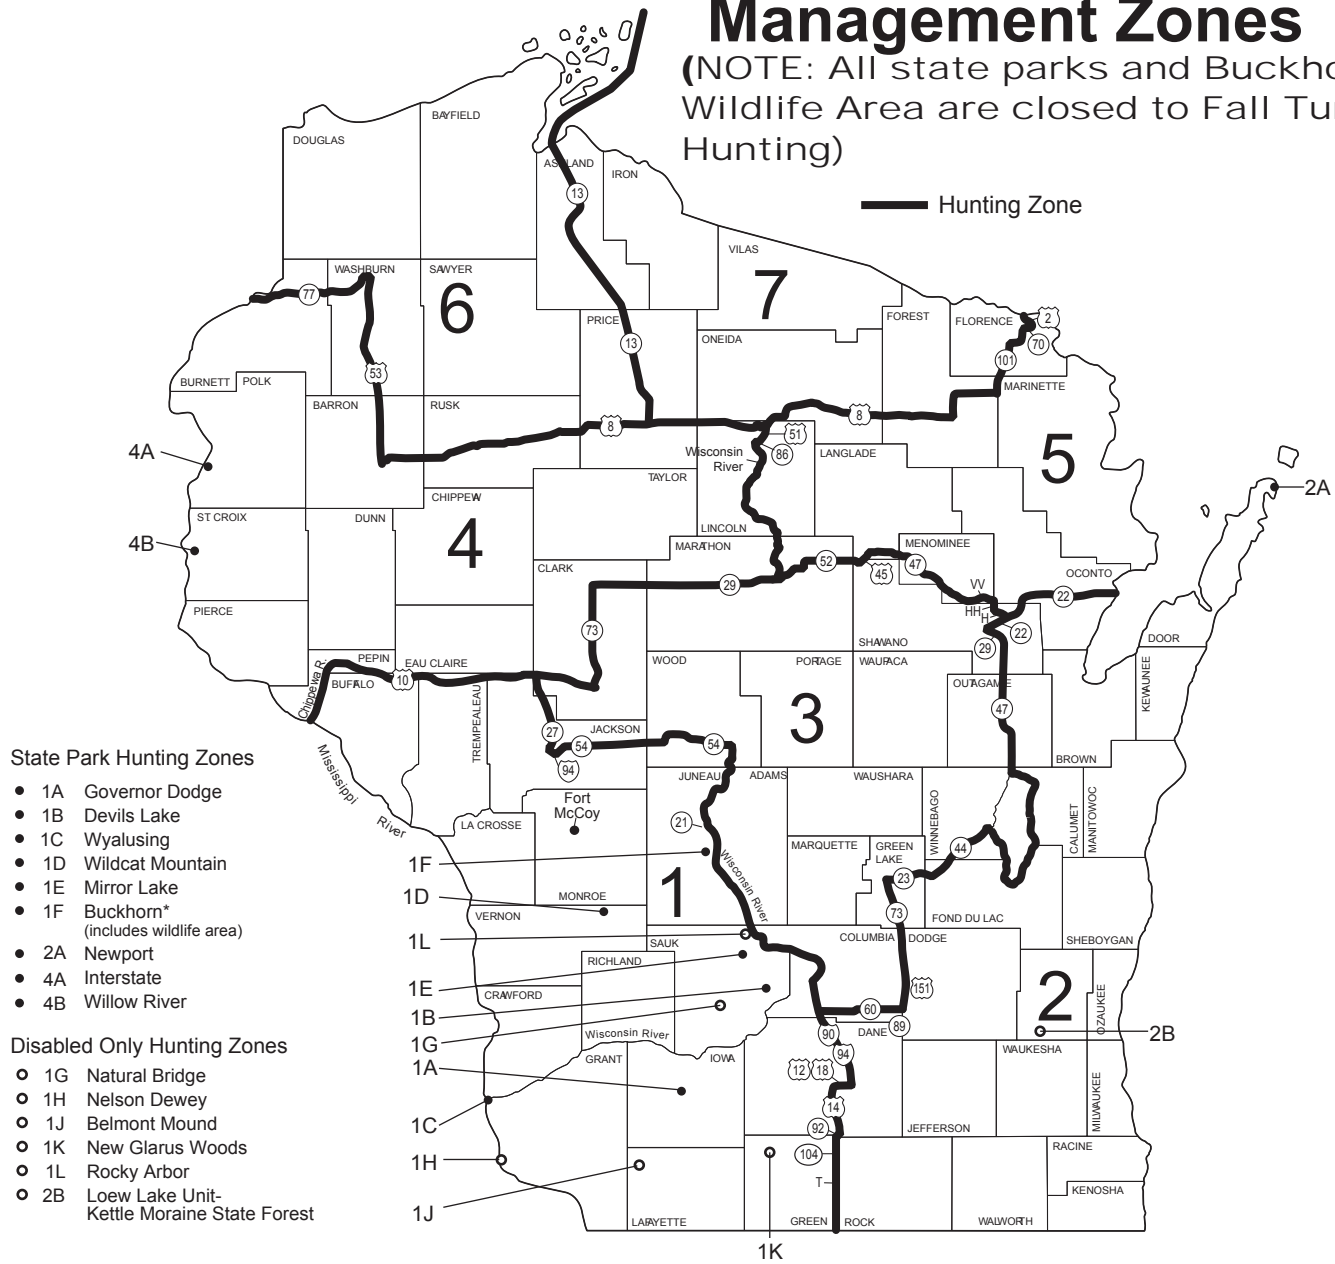

# Fall 2008 / Spring 2009 Wild Turkey

## Management Zones

(NOTE: All state parks and Buckhorn Wildlife Area are closed to Fall Turkey Hunting)

\* To apply for Buckhorn Wildlife Area B, choose Management Zone 1.  
For more information regarding hunting at Buckhorn State Park, call 608-565-2789.